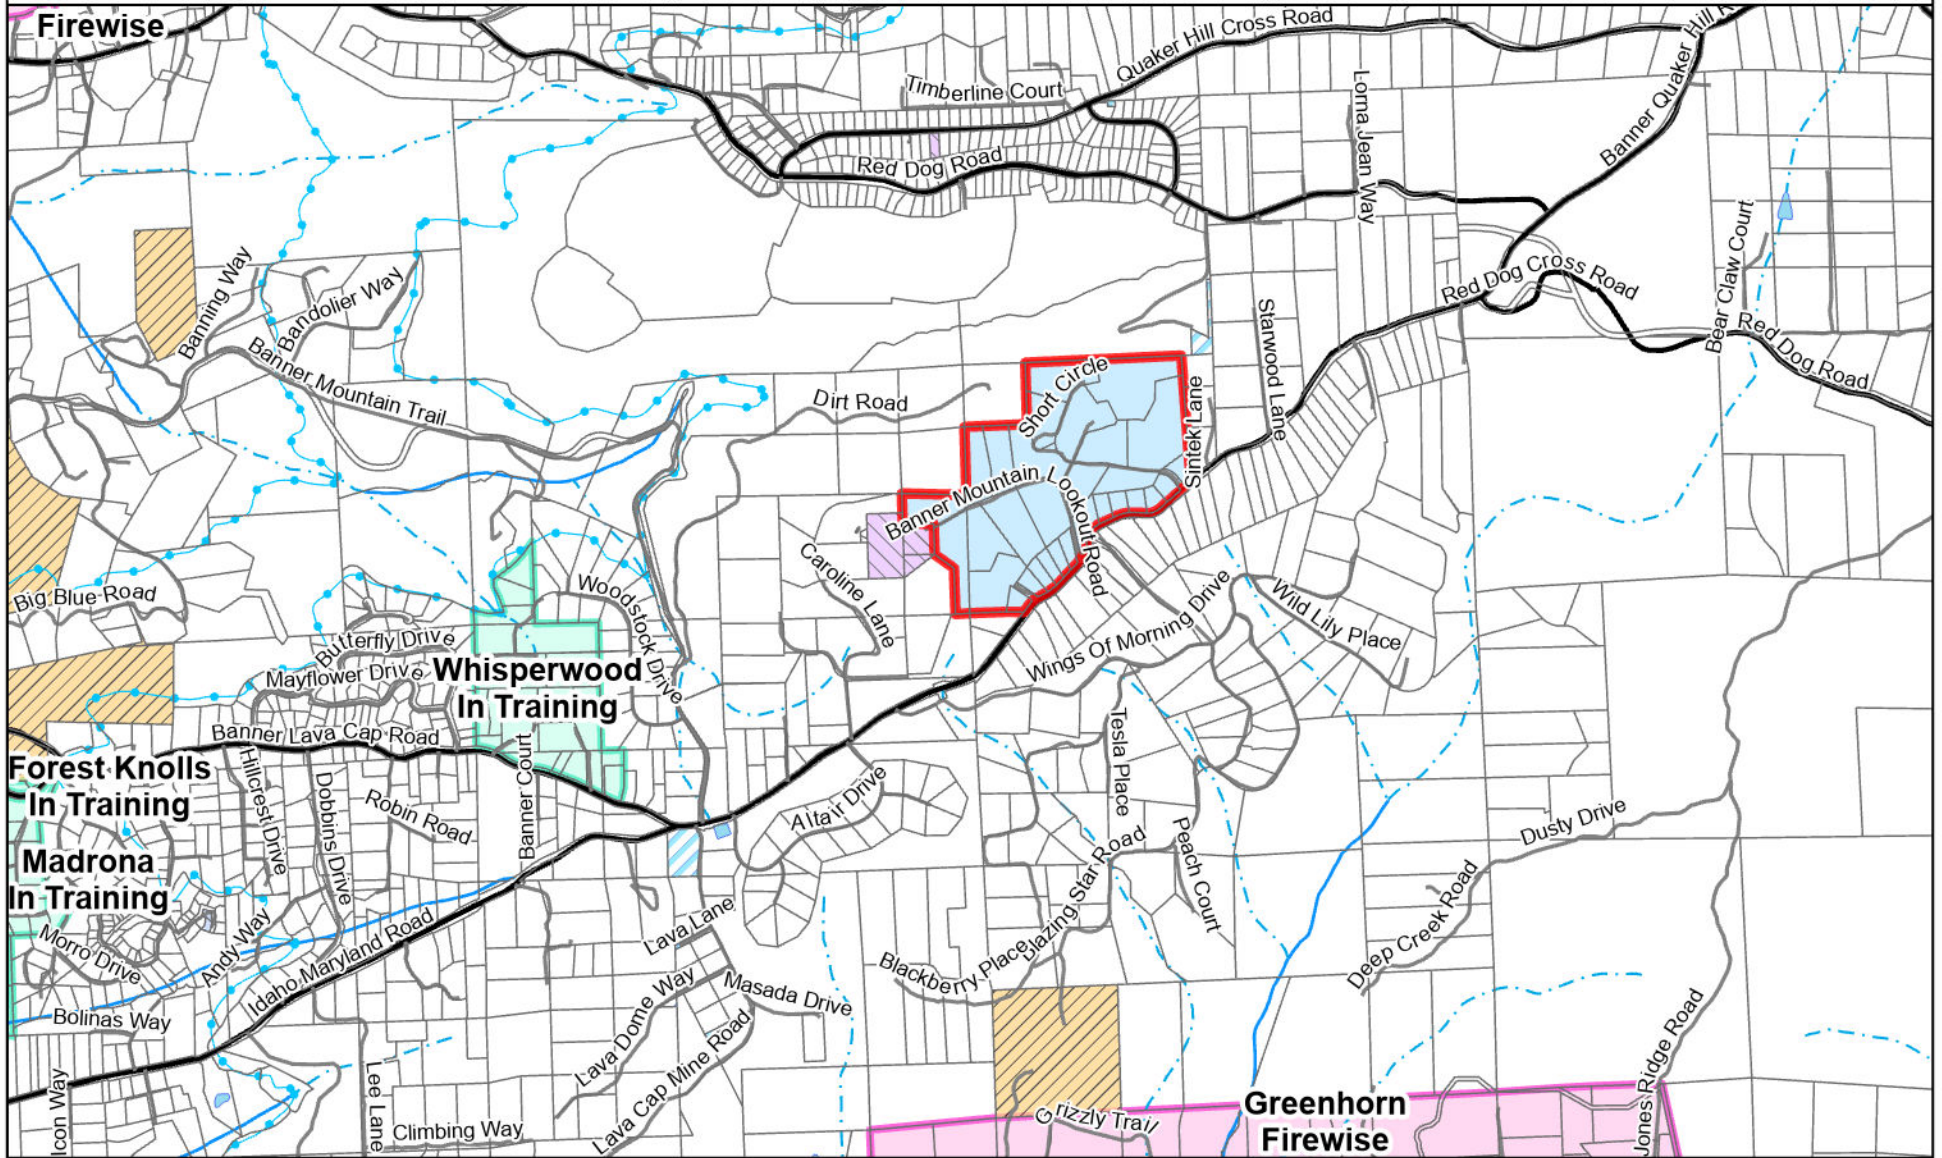

Banner Mtn LO Vicinity Developing Firewise Community

Featured Community	Lakes & Ponds	Roads	BLM	Parcels
NFPA Recognized Firewise Community	Perennial Streams	Highways	State	
"In Training" Firewise Community	Intermittent Streams	Major Roads	NID	
Developing Community	Cananal	Local Roads	County	
	Pipeline			

Fire Safe Council of Nevada County

Scale: 1:24,000

0 0.1 0.2 0.3 0.4 Miles